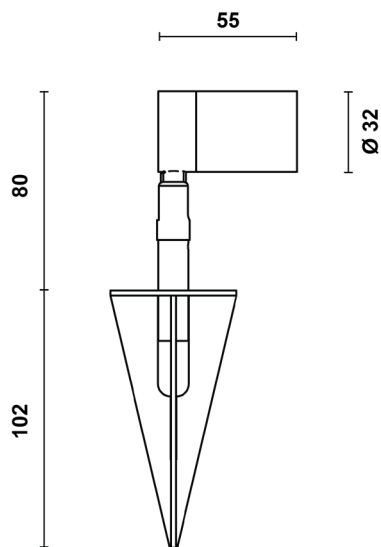

brevont

FARO MINI SPIKE

FAROMINISPIKE.AN.12.930

IP67

IK07

Product Information

Super compact LED luminaire for the enhancement of landscape and architectural details through refined accent lighting effects.

Installation	In-ground with 100mm spike
Size / Weight	Ø 32 55x182 mm / 0.4 Kg
Colour	Anthracite RAL7016 / Brass swivel
Body Material	A2 stainless steel with Brass swivel
Screen Material	Tempered glass
Fixing Position	Full orientation capability
Warranty	5 year warranty

Technical Data

Light Source	LED
CCT (K) / CRI	3000K / 80 CRI (90 on request)
Luminous Efficacy	91lm/W
Delivered Lumen	273lm
Beam Angle	12° (narrow)
Power Consumption	3W
Current	900mA
Ingress Protection	IP67
Impact Resistance	IK07
Driver	Remote (to be ordered separately)
Operating temperature	-30°C to 40°C
Rated life	60,000hrs