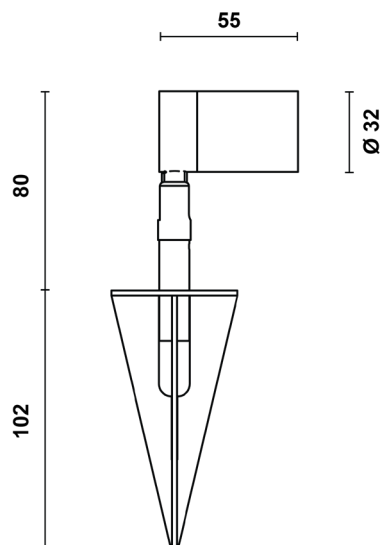

brevont

FARO MINI SPIKE

FAROMINISPIKE.AN.12.927

IP67

IK07

Product Information

Super compact LED luminaire for the enhancement of landscape and architectural details through refined accent lighting effects.

Installation	In-ground with 100mm spike
Size / Weight	Ø 32 55x182 mm / 0.4 Kg
Colour	Anthracite RAL7016 / Brass swivel
Body Material	A2 stainless steel with Brass swivel
Screen Material	Tempered glass
Fixing Position	Full orientation capability
Warranty	5 year warranty

Technical Data

Light Source	LED
CCT (K) / CRI	2700K / 80 CRI (90 on request)
Luminous Efficacy	85lm/W
Delivered Lumen	255lm
Beam Angle	12° (narrow)
Power Consumption	3W
Current	900mA
Ingress Protection	IP67
Impact Resistance	IK07
Driver	Remote (to be ordered separately)
Operating temperature	-30°C to 40°C
Rated life	60,000hrs